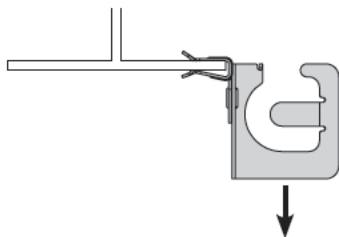

MC/AC Cable Carrier to Beam Fastener

BRC5-2-E24

- Secures and supports MC/AC cables as required by the NEC.
- Effectively organizes cables and eliminates derating issues.
- BRC5-1 secures up to four (4) runs of .430 to .560 diameter cable.
- BRC5-2 secures up to nine (9) runs of .430 to .560 diameter cable.
- BRC5-3 secures up to seven (7) runs of .560 to .690 diameter cable.
- Load Capacity: 50 lbs.

UPC/Part Number	Catalog Number	Flange Thickness	Box Qty.
78205144093	BRC51-E12	3/32" - 9/64"	25
78205144096	BRC51-E24	1/8" - 1/4"	25
78205144099	BRC51-E58	5/16" - 1/2"	25
78205144102	BRC51-E912	9/16" - 3/4"	25
78205144094	BRC52-E12	3/32" - 9/64"	25
78205144097	BRC52-E24	1/8" - 1/4"	25
78205144100	BRC52-E58	5/16" - 1/2"	25
78205144103	BRC52-E912	9/16" - 3/4"	25
78205144095	BRC53-E12	3/32" - 9/64"	25
78205144098	BRC53-E24	1/8" - 1/4"	25
78205144101	BRC53-E58	5/16" - 1/2"	25
78205144104	BRC53-E912	9/16" - 3/4"	25